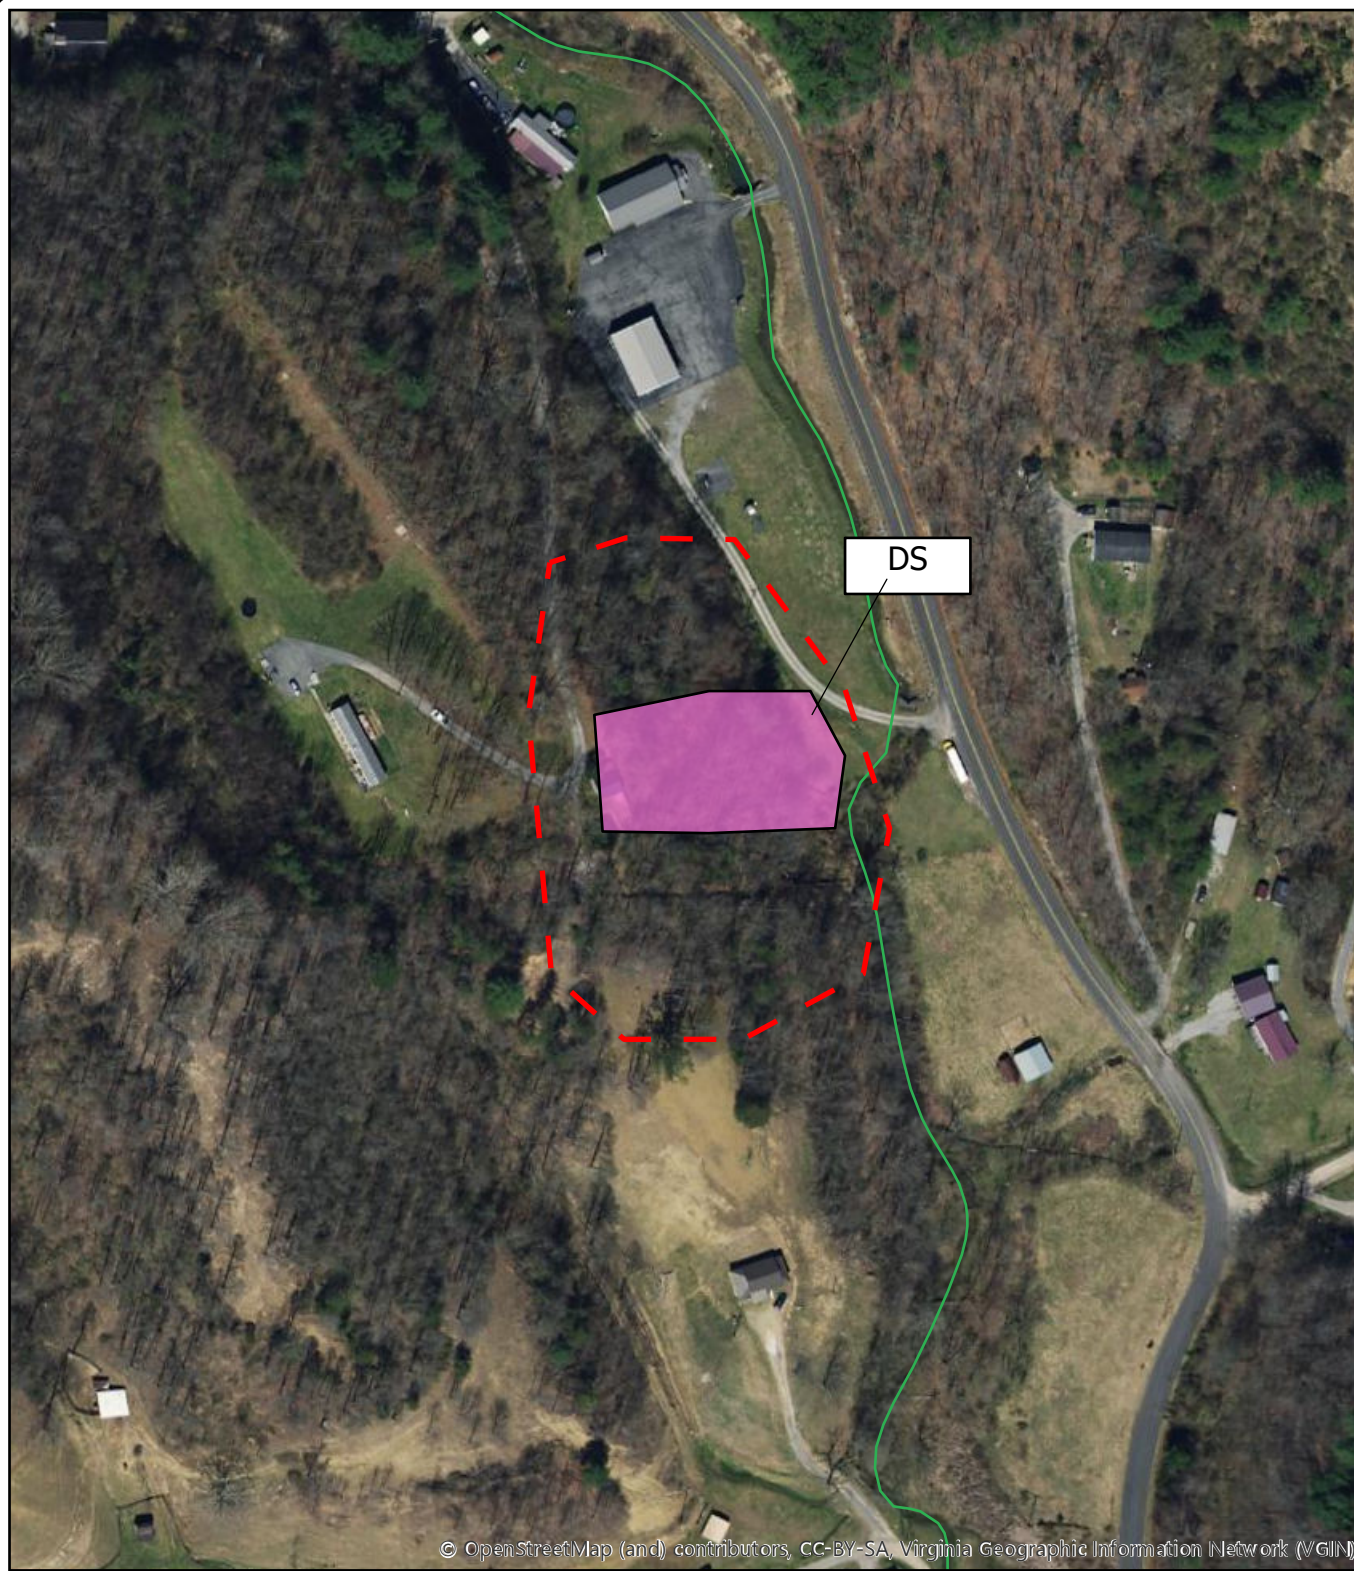

Woodrow Hollow Landslide FY20 #20502 Wise County, VA

© OpenStreetMap (and) contributors, CC-BY-SA, Virginia Geographic Information Network (VGIN)